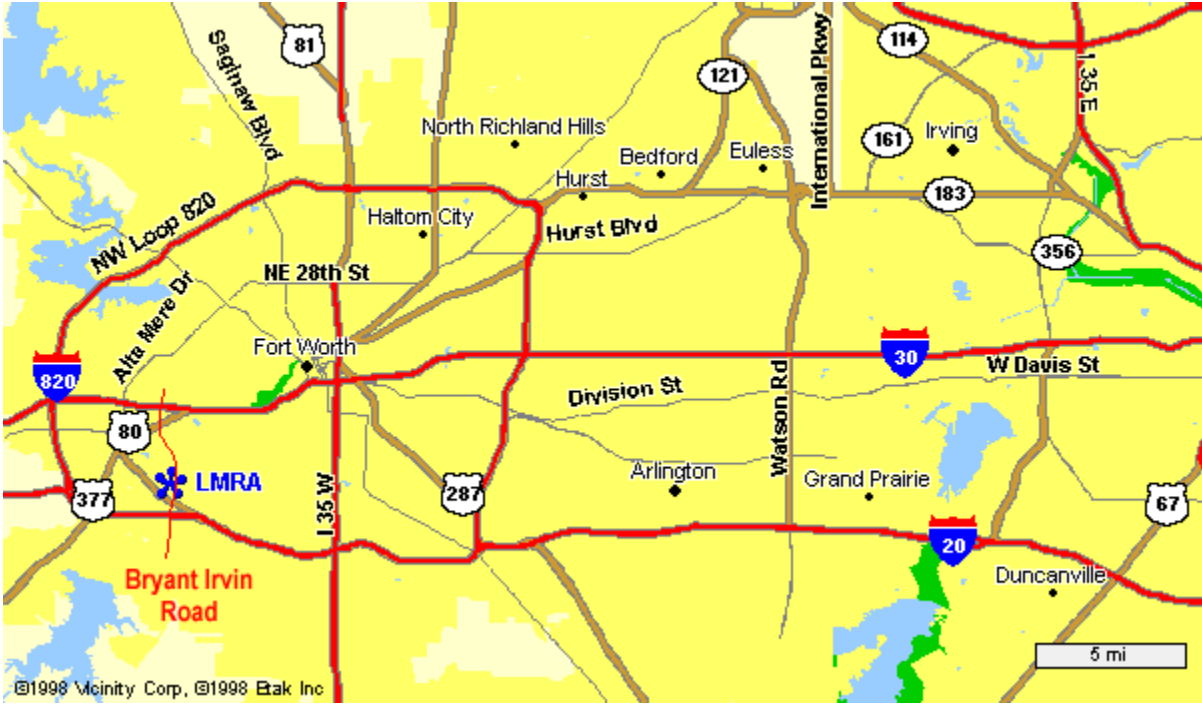

Map to Lockheed Martin Recreation Association (LMRA) Campus

LMRA is located .7 miles north of Southwest Blvd. (Hwy. 183) and 2.2 miles south of Camp Bowie Blvd., at **3400 Bryant Irvin Rd.** (not 3400 NORTH Bryant Irvin Rd.) in southwest Fort Worth.